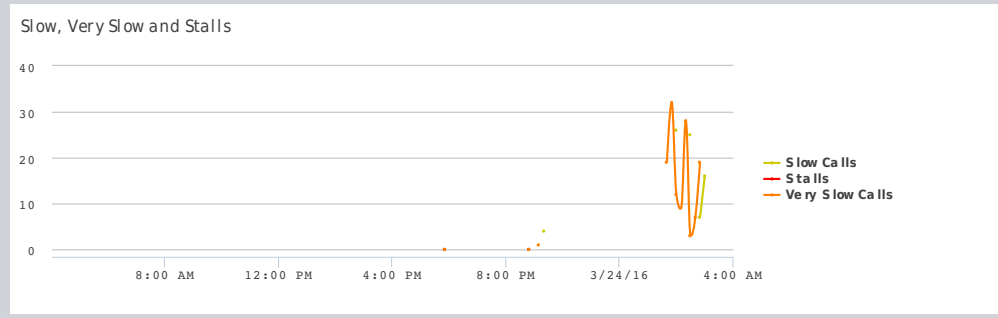

Business Transaction: Mini Cart

Calls per Minute
3 No metric set.

Total Calls
1929 No metric set.

Average Response Time (ms)
659 No metric set.

Max Response Time (ms)
4931 No metric set.

Errors per Minute
2 No metric set.

Total Errors
605 No metric set.

Number of Slow Calls
78 No metric set.

Very Slow Calls
130 No metric set.

Stall Count
0 No metric set.