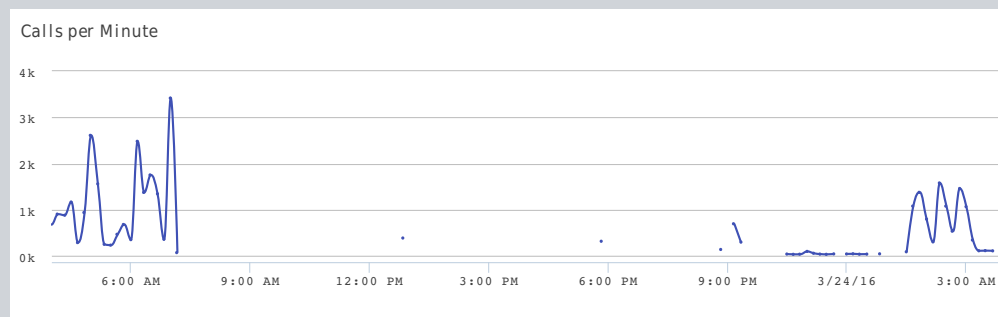

Business Transaction: Mini Cart

Calls per Minute
3 No metric set.

Total Calls
1929 No metric set.

Average Response Time (ms)
659 No metric set.

Max Response Time (ms)
4931 No metric set.

Errors per Minute
2 No metric set.

Total Errors
605 No metric set.

Number of Slow Calls
78 No metric set.

Very Slow Calls
130 No metric set.

Stall Count
0 No metric set.