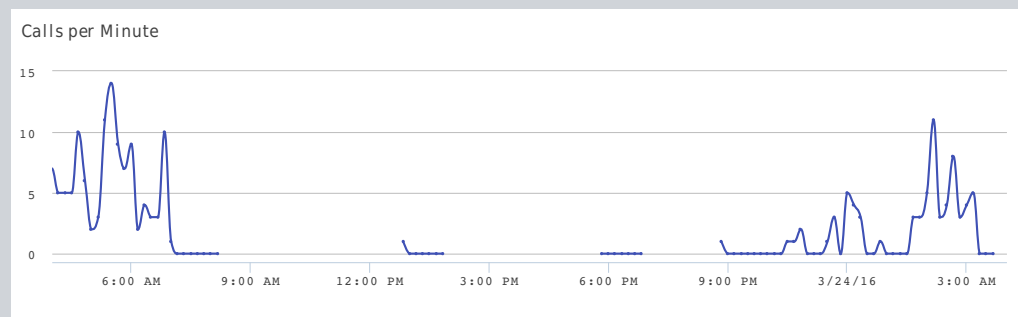

Business Transaction: Mini Cart

Calls per Minute
3 No metric set.

Total Calls
1929 No metric set.

Average Response Time (ms)
659 No metric set.

Max Response Time (ms)
4931 No metric set.

Errors per Minute
2 No metric set.

Total Errors
605 No metric set.

Number of Slow Calls
78 No metric set.

Very Slow Calls
130 No metric set.

Stall Count
0 No metric set.