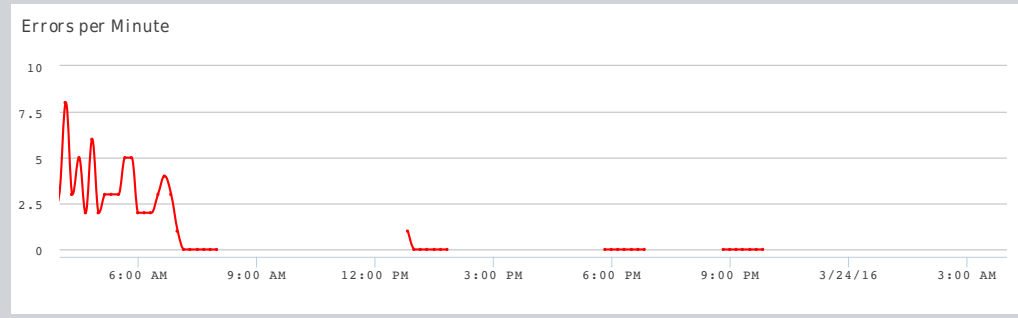

Business Transaction: Mini Cart

Calls per Minute
3 No metric set.

Total Calls
1929 No metric set.

Average Response Time (ms)
659 No metric set.

Max Response Time (ms)
4931 No metric set.

Errors per Minute
2 No metric set.

Total Errors
605 No metric set.

Number of Slow Calls
78 No metric set.

Very Slow Calls
130 No metric set.

Stall Count
0 No metric set.